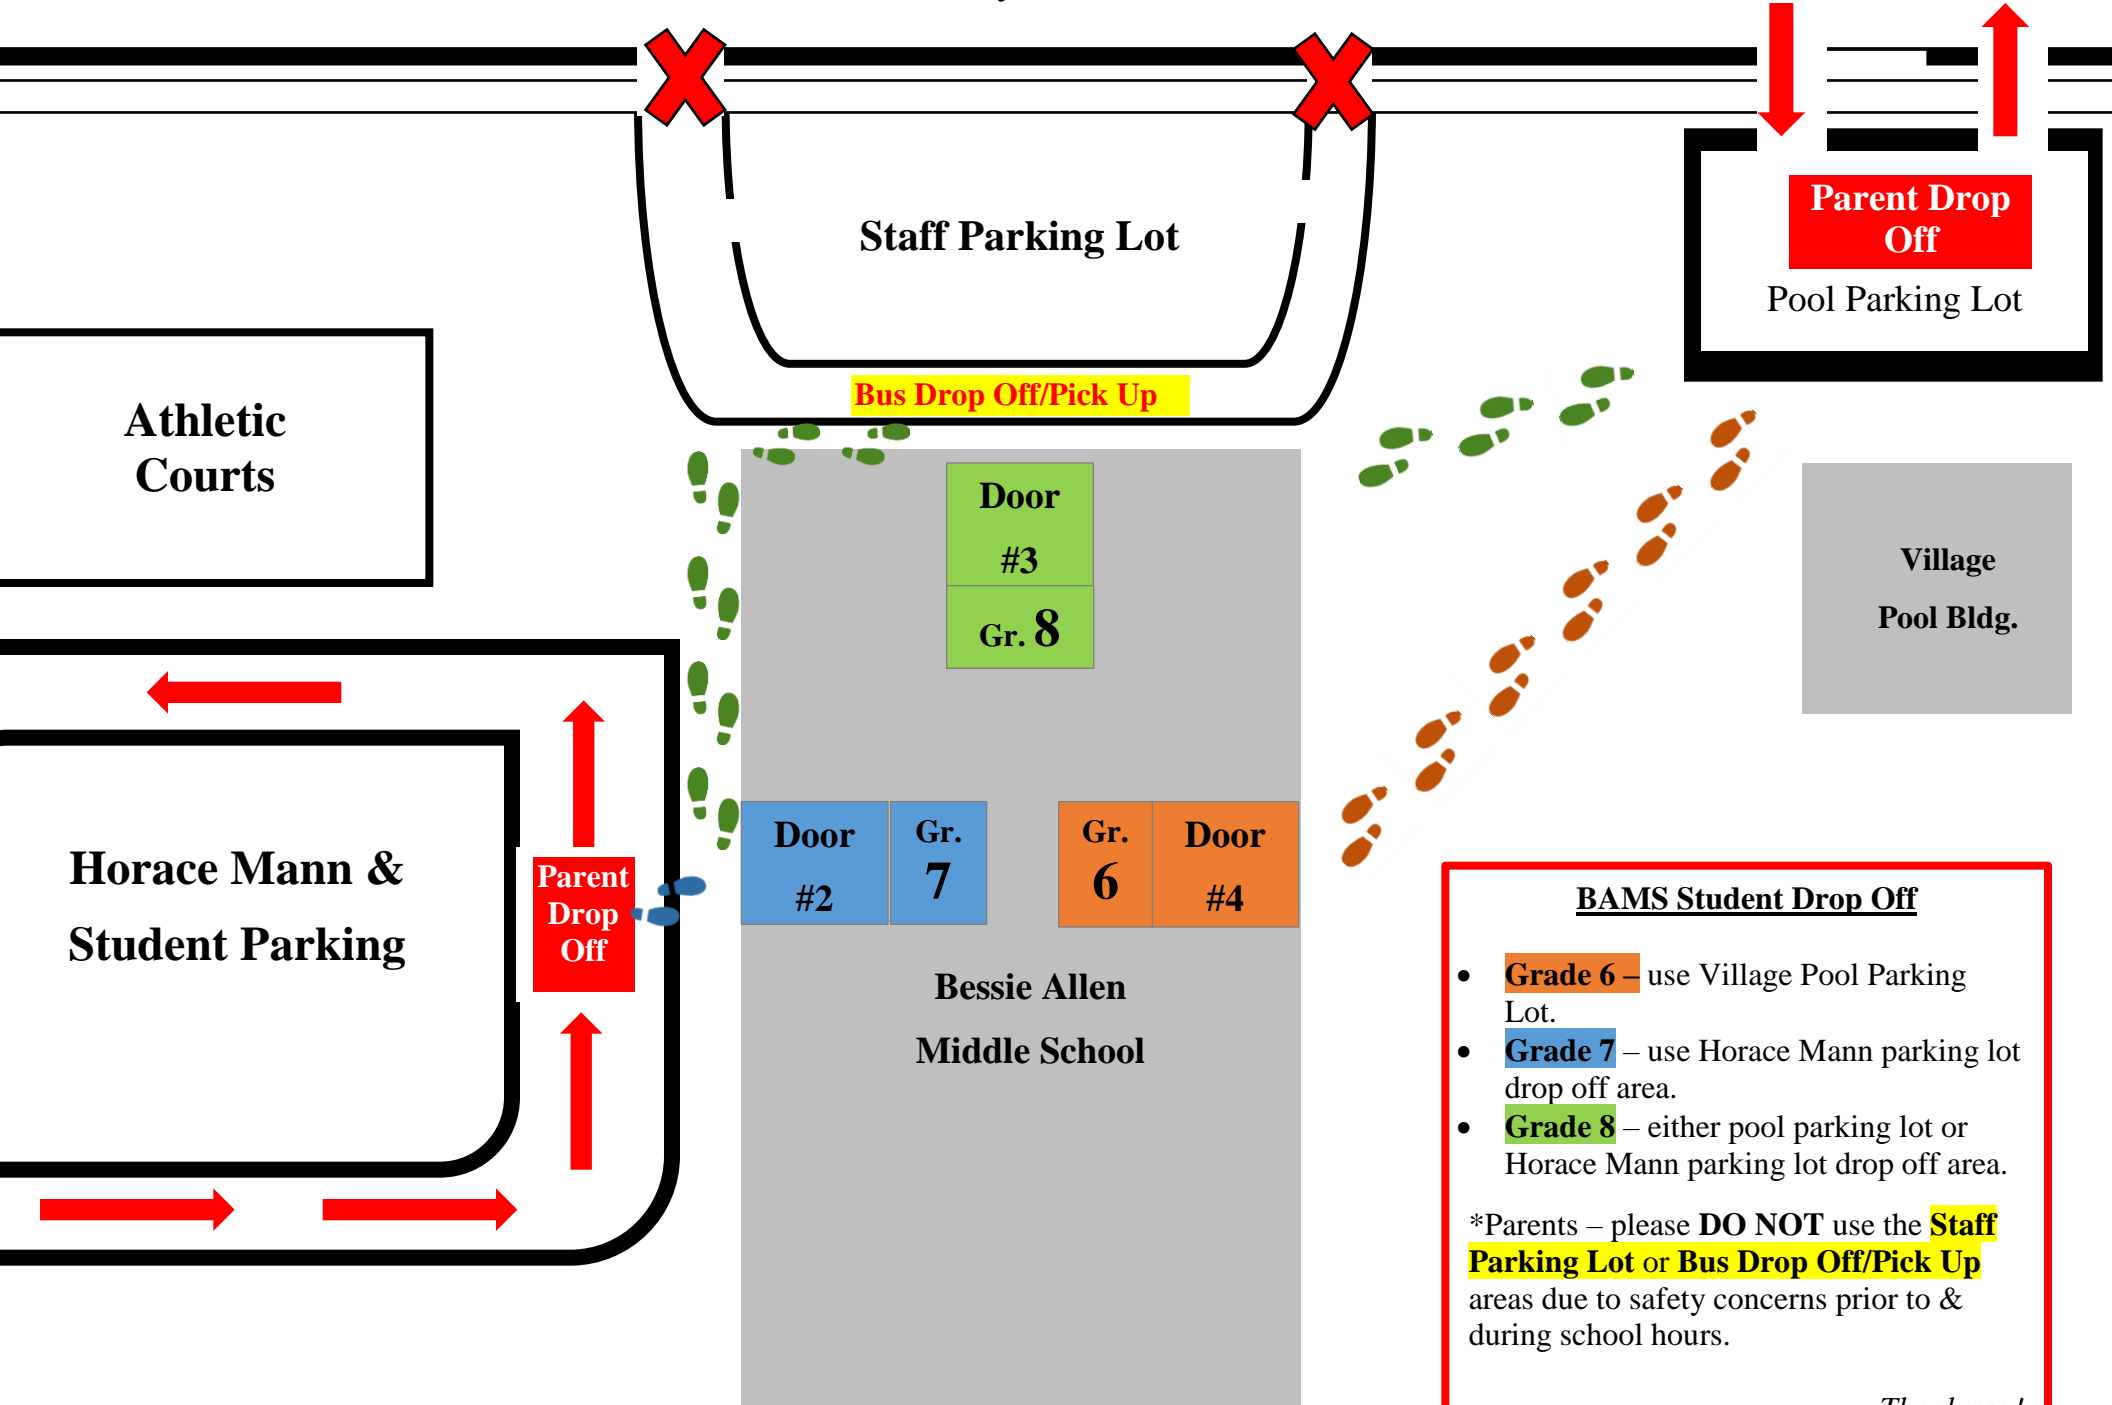

McKinley Street

Staff Parking Lot

Parent Drop Off

Pool Parking Lot

Athletic Courts

Horace Mann & Student Parking

Parent Drop Off

Door #3  
Gr. 8

Door #2

Gr. 7

Gr. 6

Door #4

Bessie Allen Middle School

Village Pool Bldg.

**BAMS Student Drop Off**

- **Grade 6** – use Village Pool Parking Lot.
- **Grade 7** – use Horace Mann parking lot drop off area.
- **Grade 8** – either pool parking lot or Horace Mann parking lot drop off area.

\*Parents – please **DO NOT** use the **Staff Parking Lot or Bus Drop Off/Pick Up** areas due to safety concerns prior to & during school hours.

*Thank you!*

Horace Mann High School