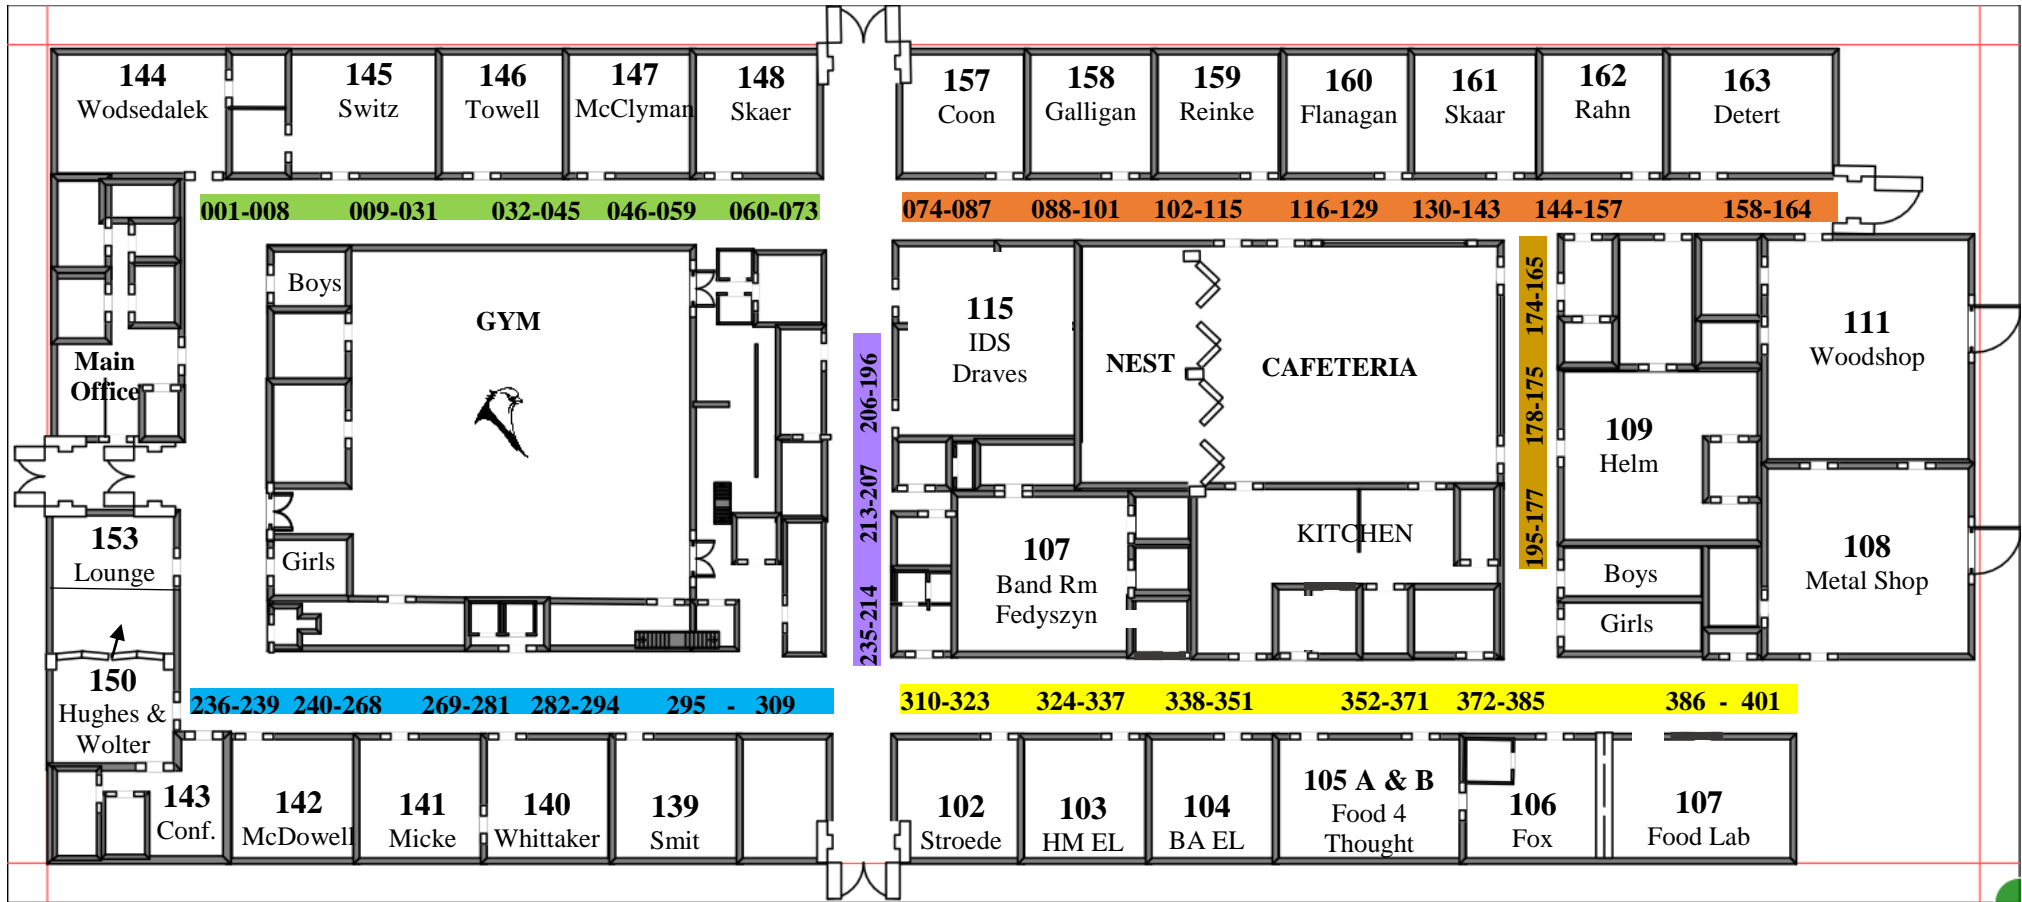

BAMS Locker Map

Locker Map Legend

AREA 1	Gr. 8 (074-101), Gr. 6 (102-164)
AREA 2	Gr. 6
AREA 3	Gr. 7
AREA 4	Gr. 7 (310-355), Gr. 6 (356-401)
AREA 5	IDS (196-206), Gr. 8 (207-213), Gr. 7 (214-235)
AREA 6	Gr. 8